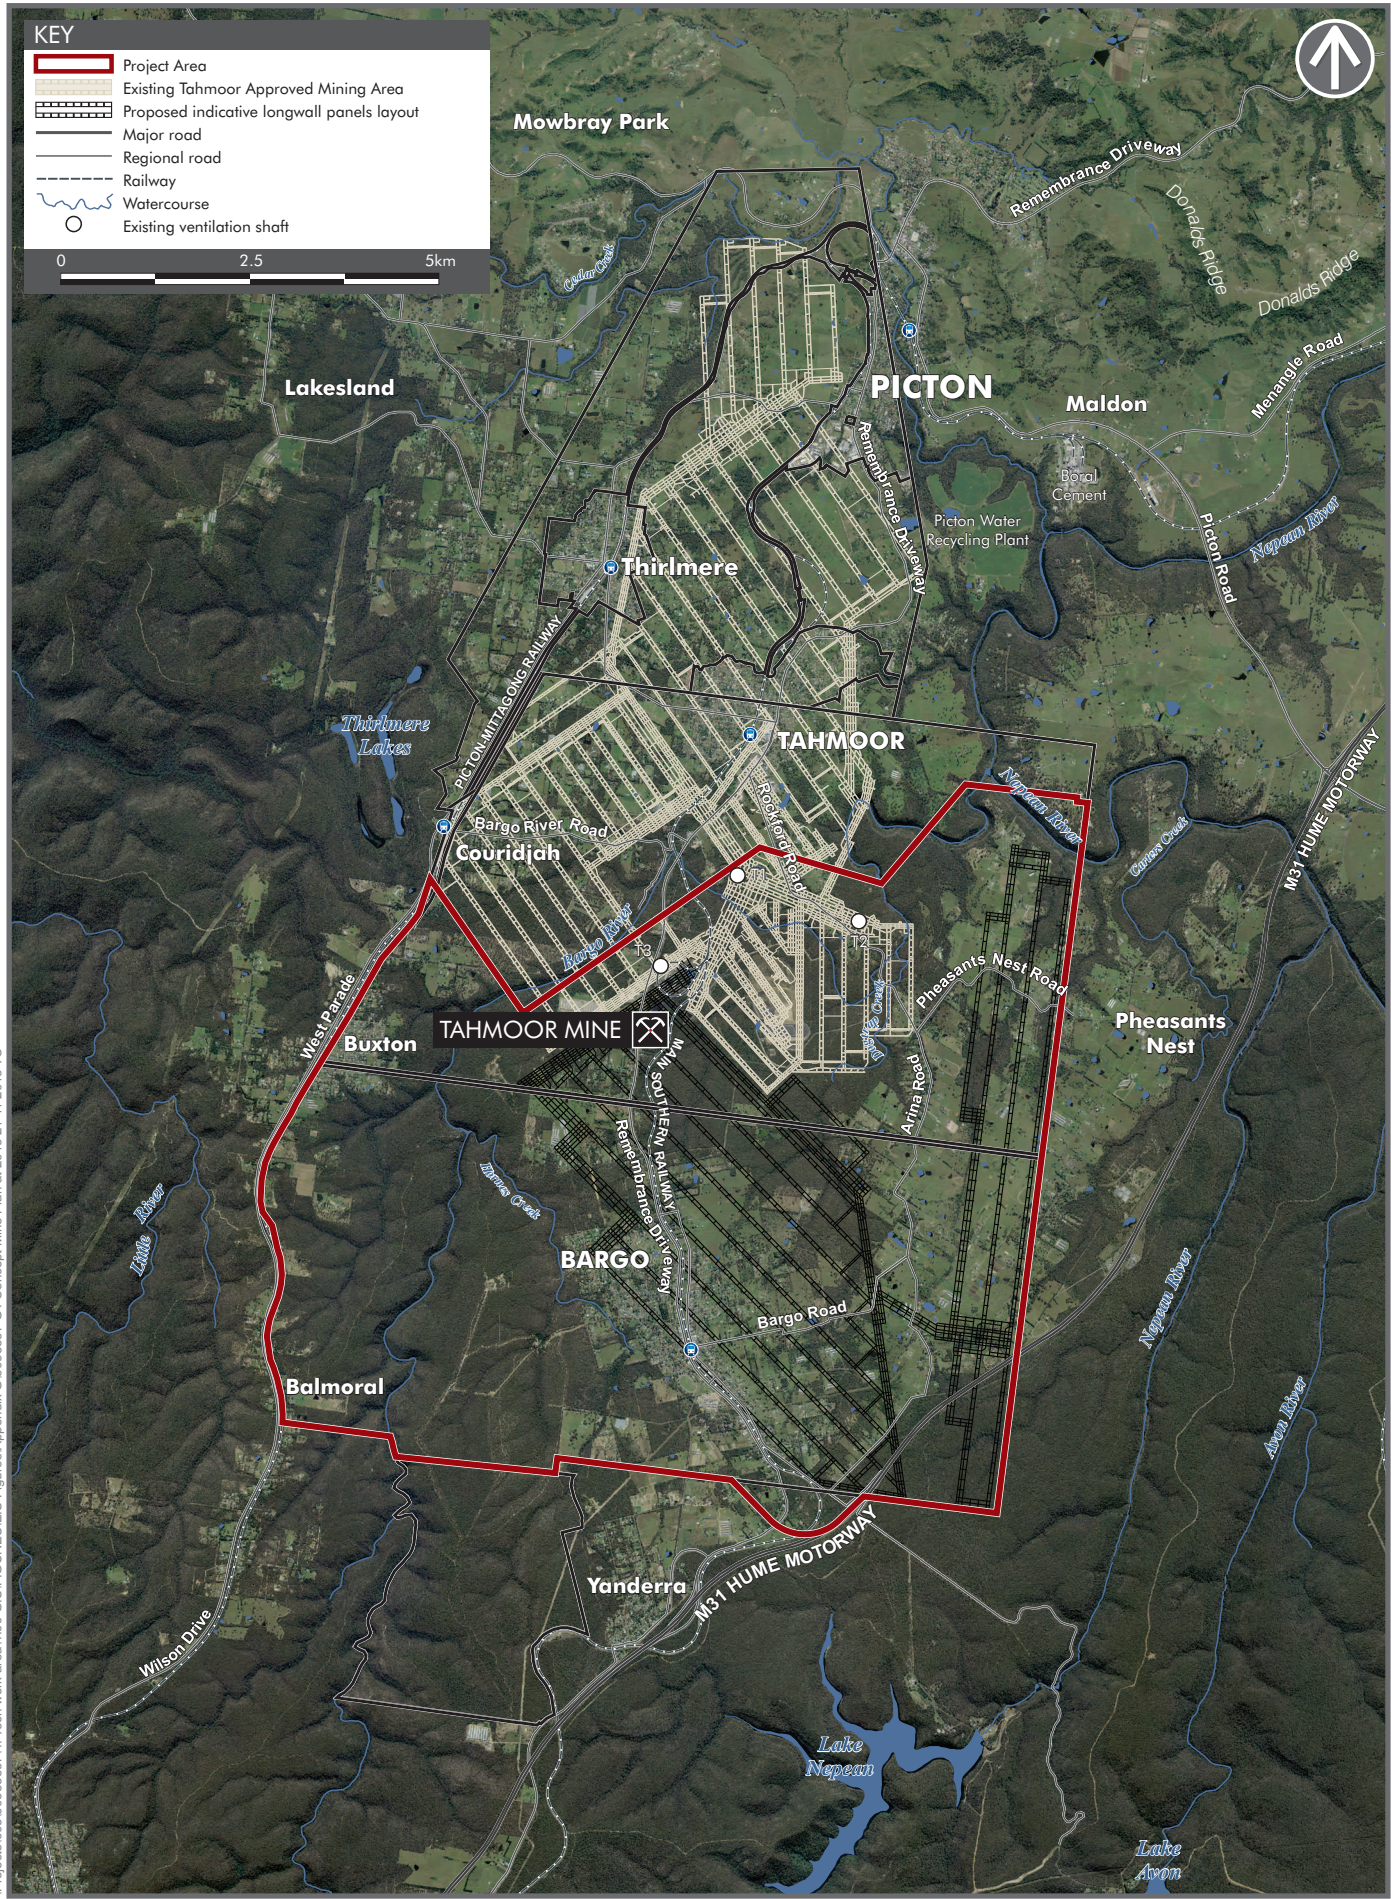

FIGURE G3

I:\Projects\605160568857\4_Tech work area\4.99 GIS\FIGURES\EIS Figures\Appendix G16058857_G4 Concept Mine Plan at 2013.21.11.2018 TO

CONCEPT MINE PLAN AT FEBRUARY 2013
Tahmoor South Project
Environmental Impact Statement

FIGURE G4