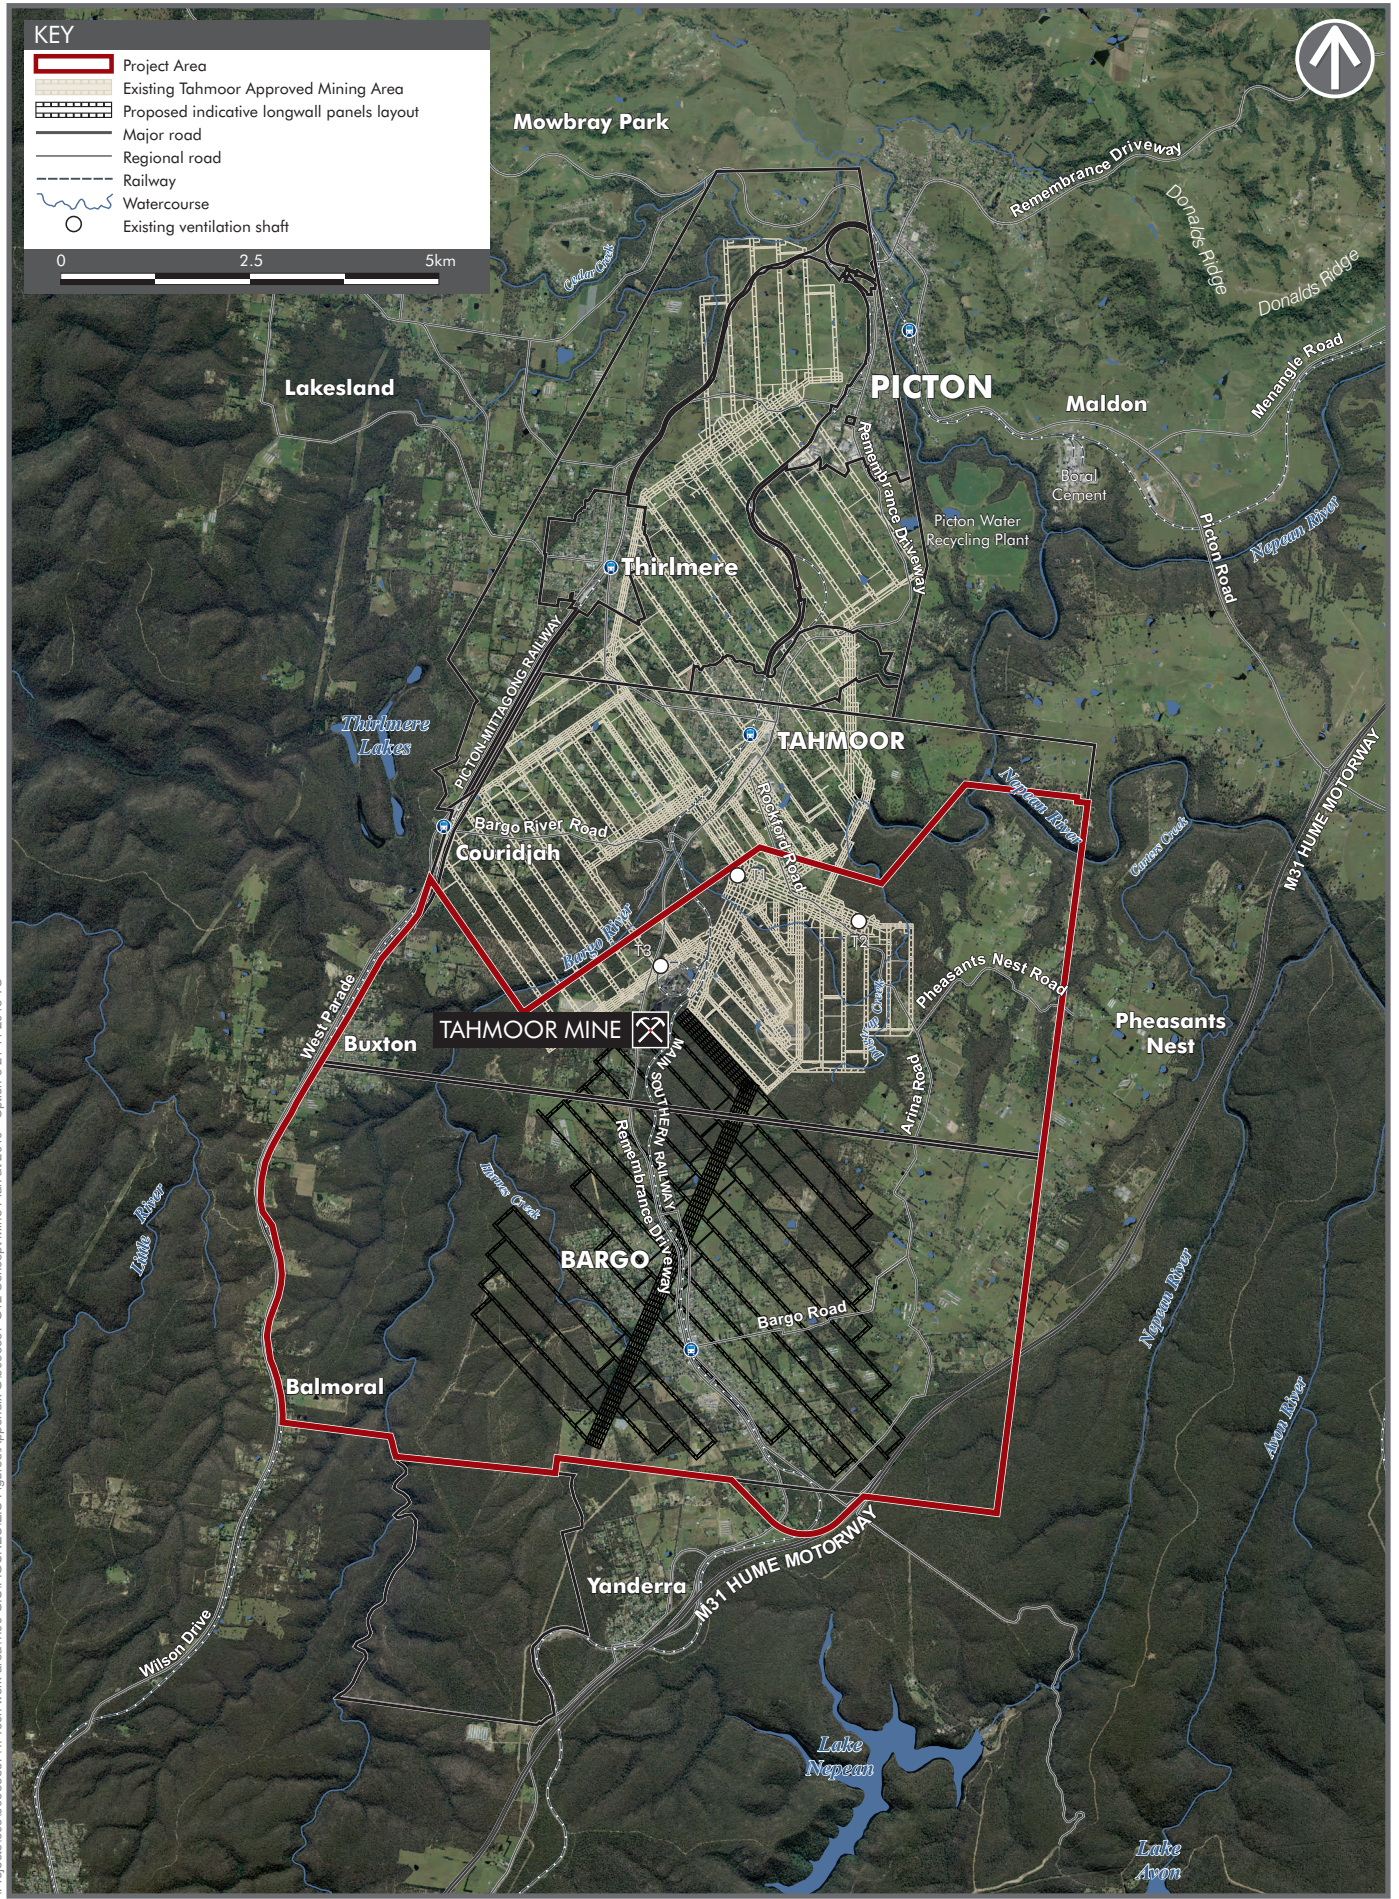

CONCEPT MINE PLAN AT JUNE 2010 (OPTION 4)
Tahmoor South Project
Environmental Impact Statement

FIGURE G11

I:\Projects\605160568857\4_Tech work area\4.99 GIS\FIGURES\EIS Figures\Appendix G12 Concept Mine Plan at 2010 - Option 3 21 11 2018.T0