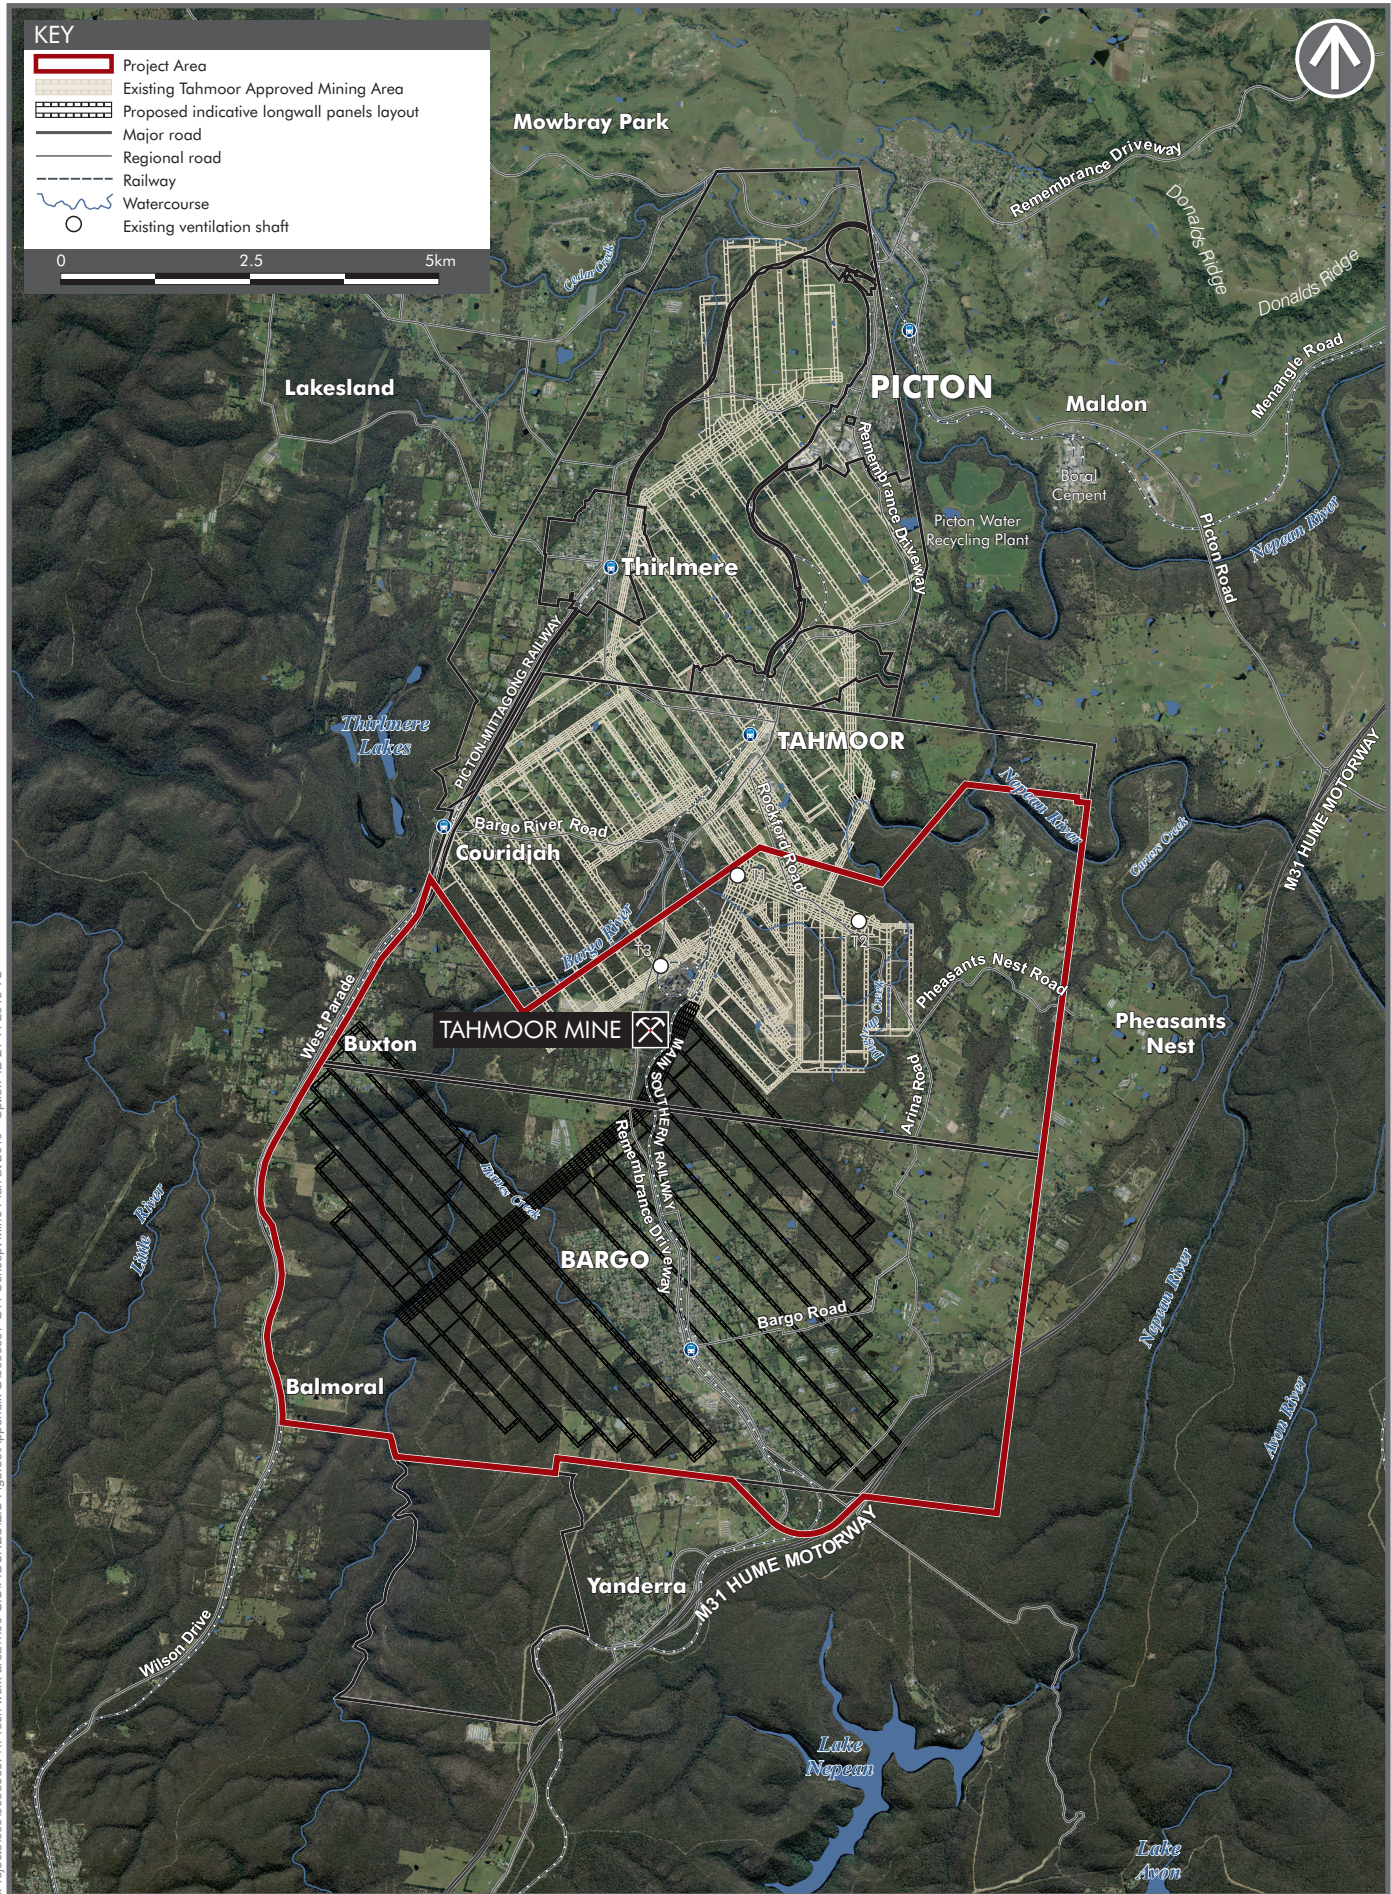

I:\Projects\605160568857\4_Tech work area\4.99 GIS\FIGURES\EIS Figures\Appendix G\60568857 G11 Concept Mine Plan at 2010 - Option 4B 21 11 2018 TO

CONCEPT MINE PLAN AT JUNE 2010 (OPTION 4C)
Tahmoor South Project
Environmental Impact Statement

FIGURE G9