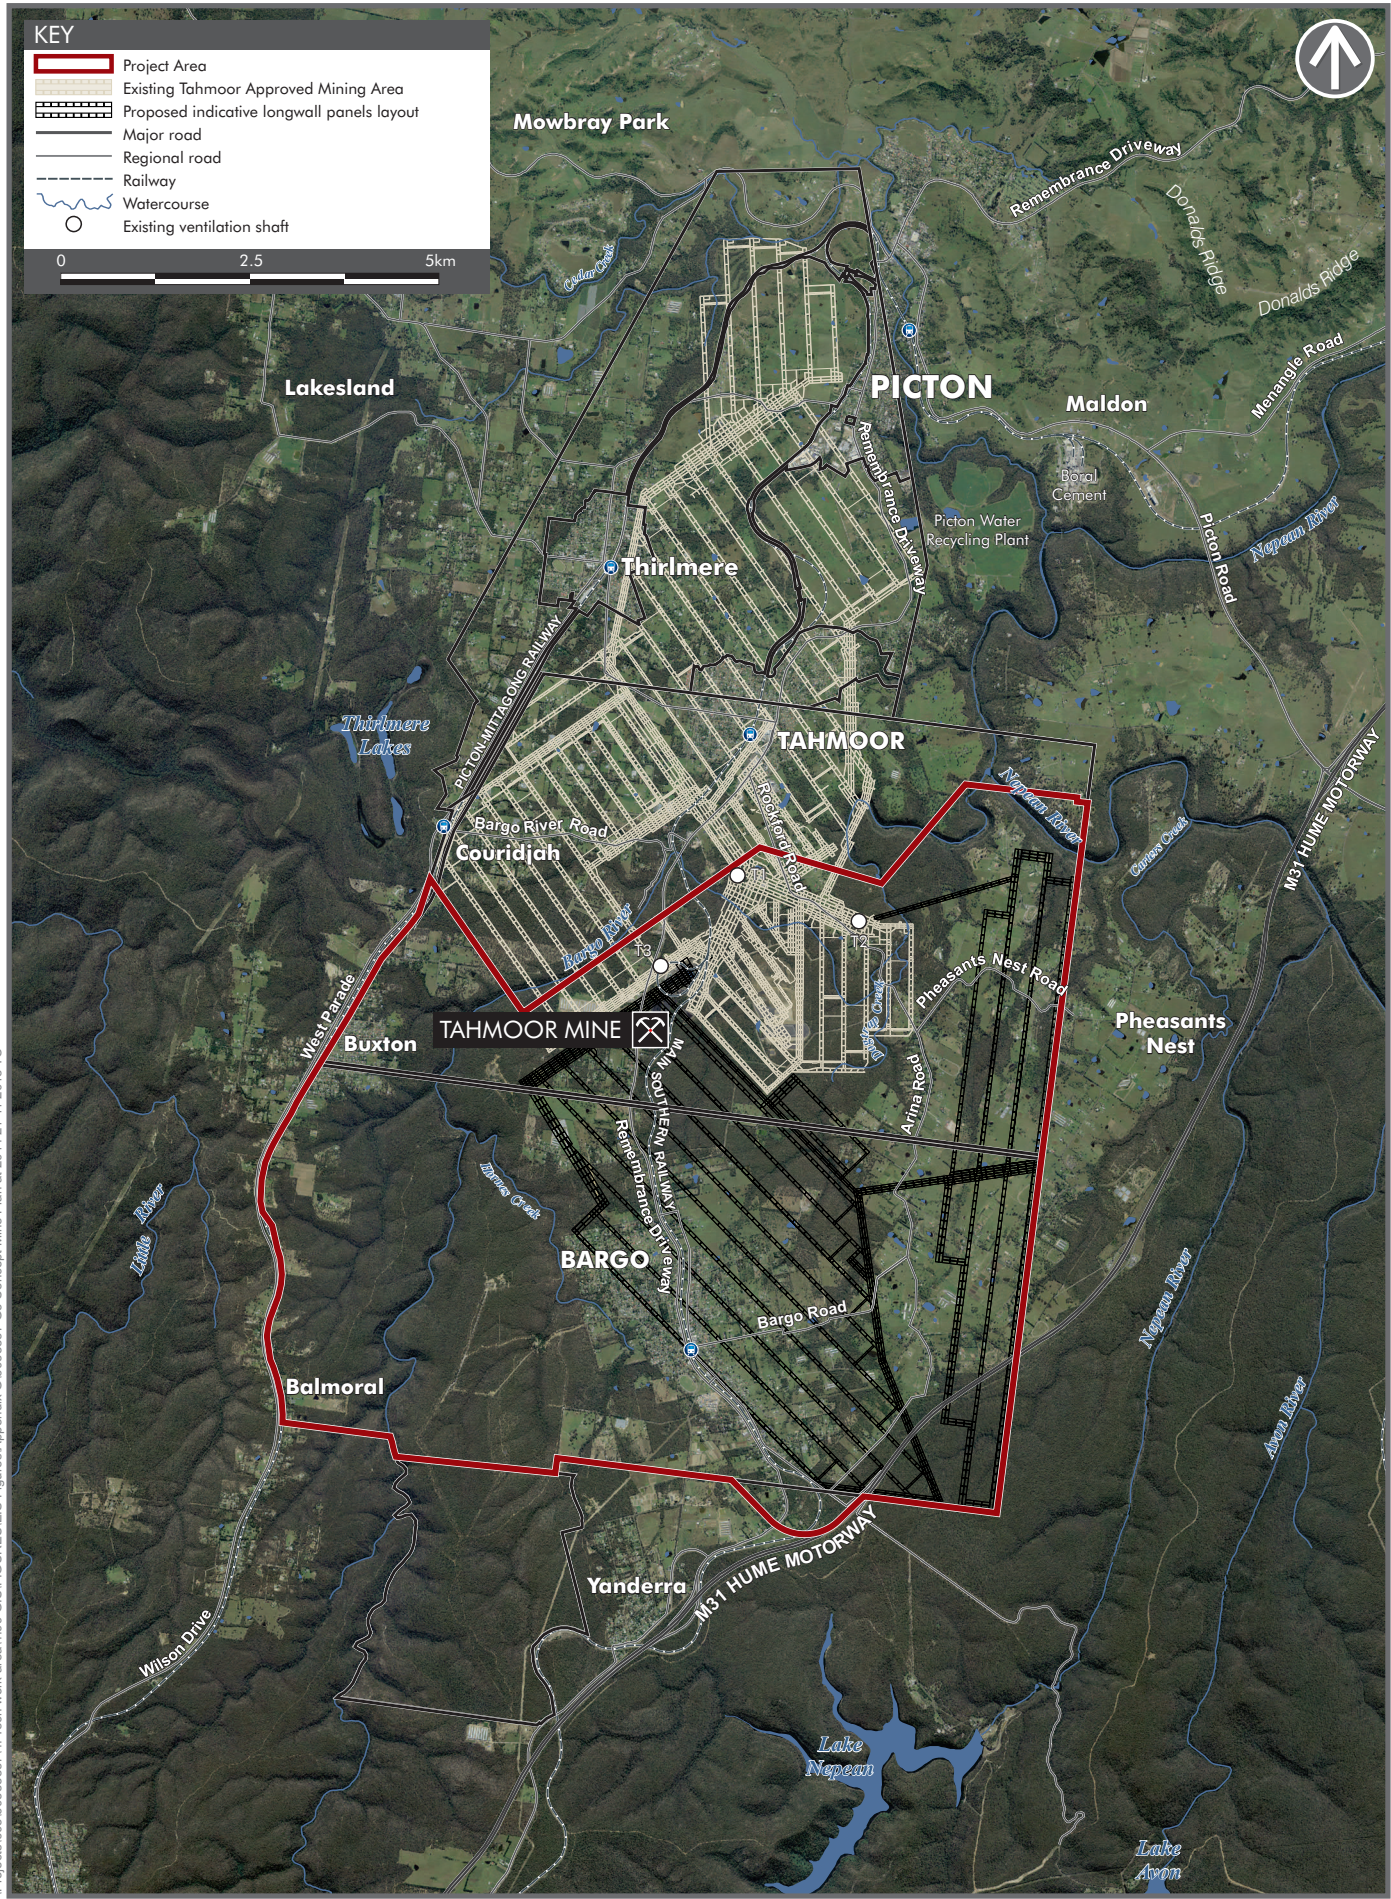

FIGURE G2

I:\Projects\605160568857\4_Tech work area\4.99 GIS\FIGURES\EIS Figures\Appendix G\60568857_G3 Concept Mine Plan at 2014.21.11.2018 TO

PROPOSED MINE PLAN 2014
Tahmoor South Project
Environmental Impact Statement