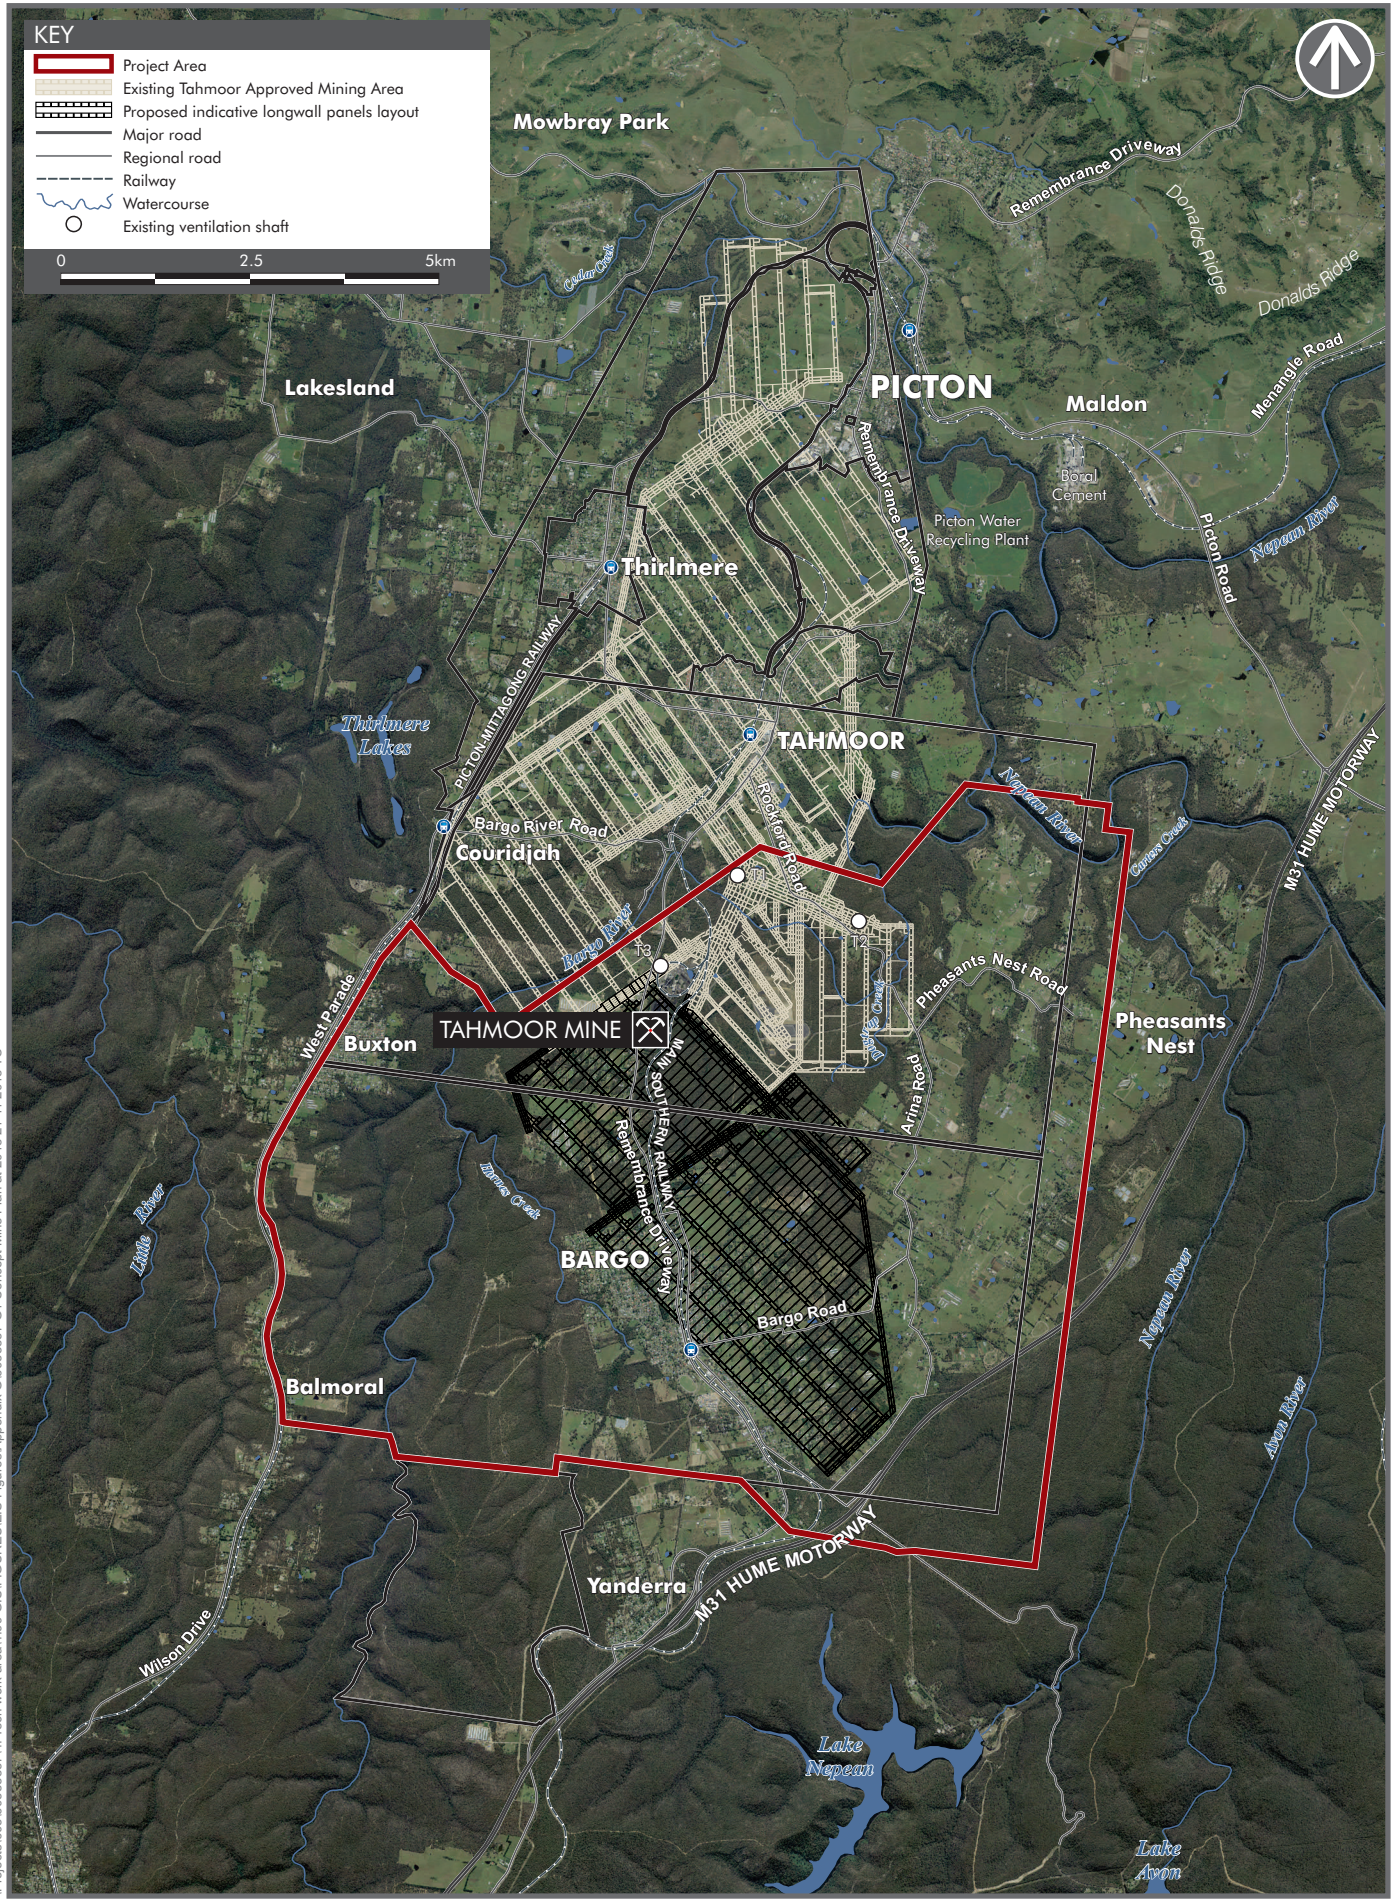

APPENDIX E

Appendix E - Mine Plan Progression

This page has been left blank
intentionally.

I:\Projects\605160568857\4_Tech work area\4.99 GIS\FIGURES\EIS Figures\Appendix G1\60568857_G1 Concept Mine Plan at 2018.21.11.2018.T0

PROPOSED MINE PLAN 2018
Tahmoor South Project
Environmental Impact Statement

FIGURE G1

I:\Projects\605160568857\4_Tech work area\4.99 GIS\FIGURES\EIS Figures\Appendix G\60568857_G2 Concept Mine Plan at 2017.21.11.2018.T0