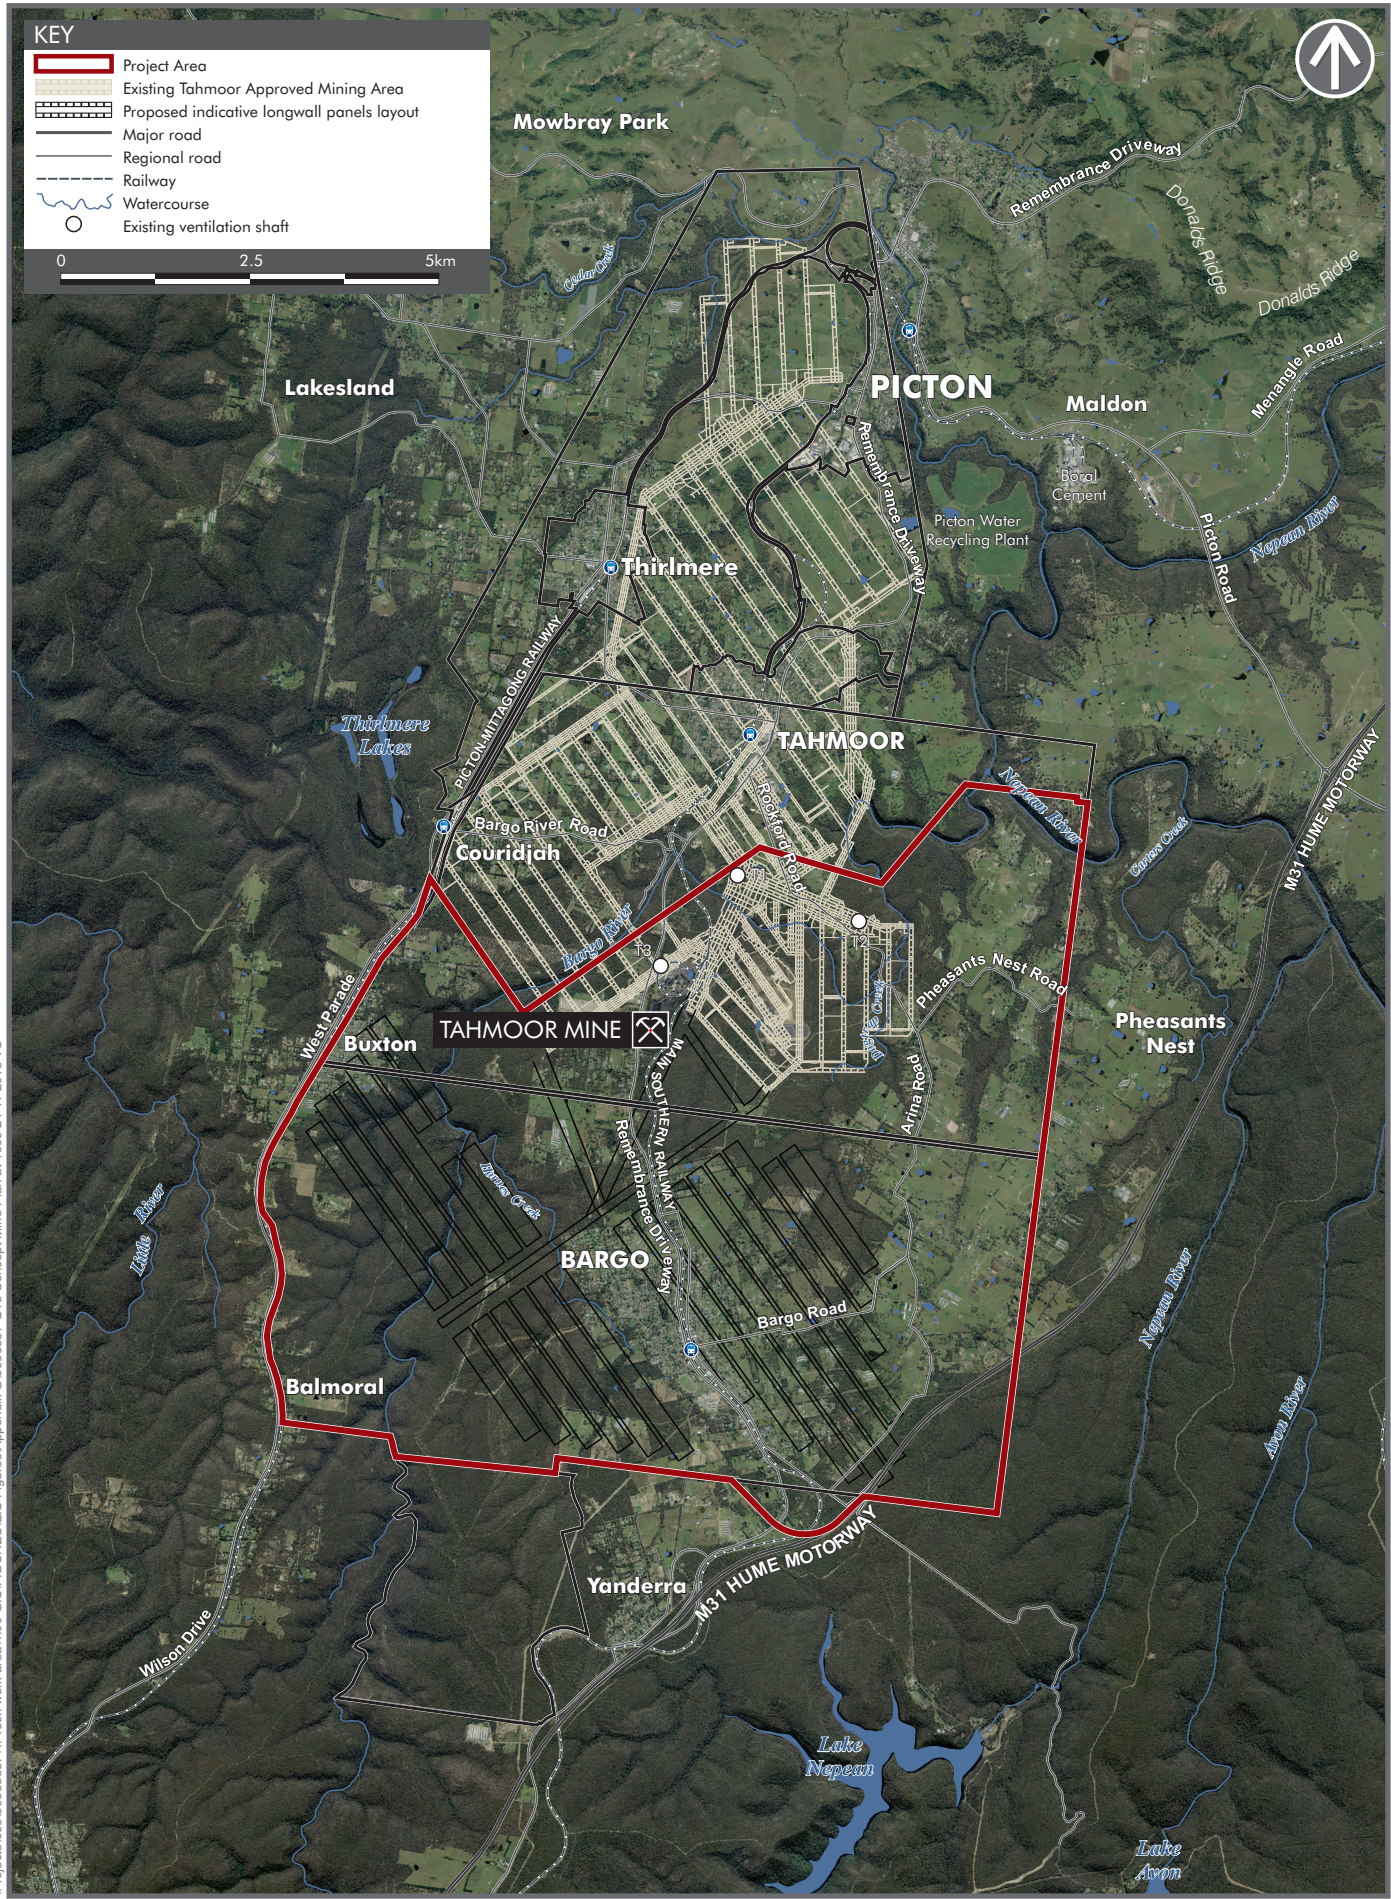

CONCEPT MINE PLAN AT JUNE 2010 (OPTION 3)
Tahmoor South Project
Environmental Impact Statement

FIGURE G12

I:\Projects\605160568857\4_Tech work area\4.99 GIS\FIGURES\EIS Figures\Appendix G13 Concept Mine Plan at 1999 21.11.2018 TO

CONCEPT MINE PLAN AT 1999
Tahmoor South Project
Environmental Impact Statement

FIGURE G13