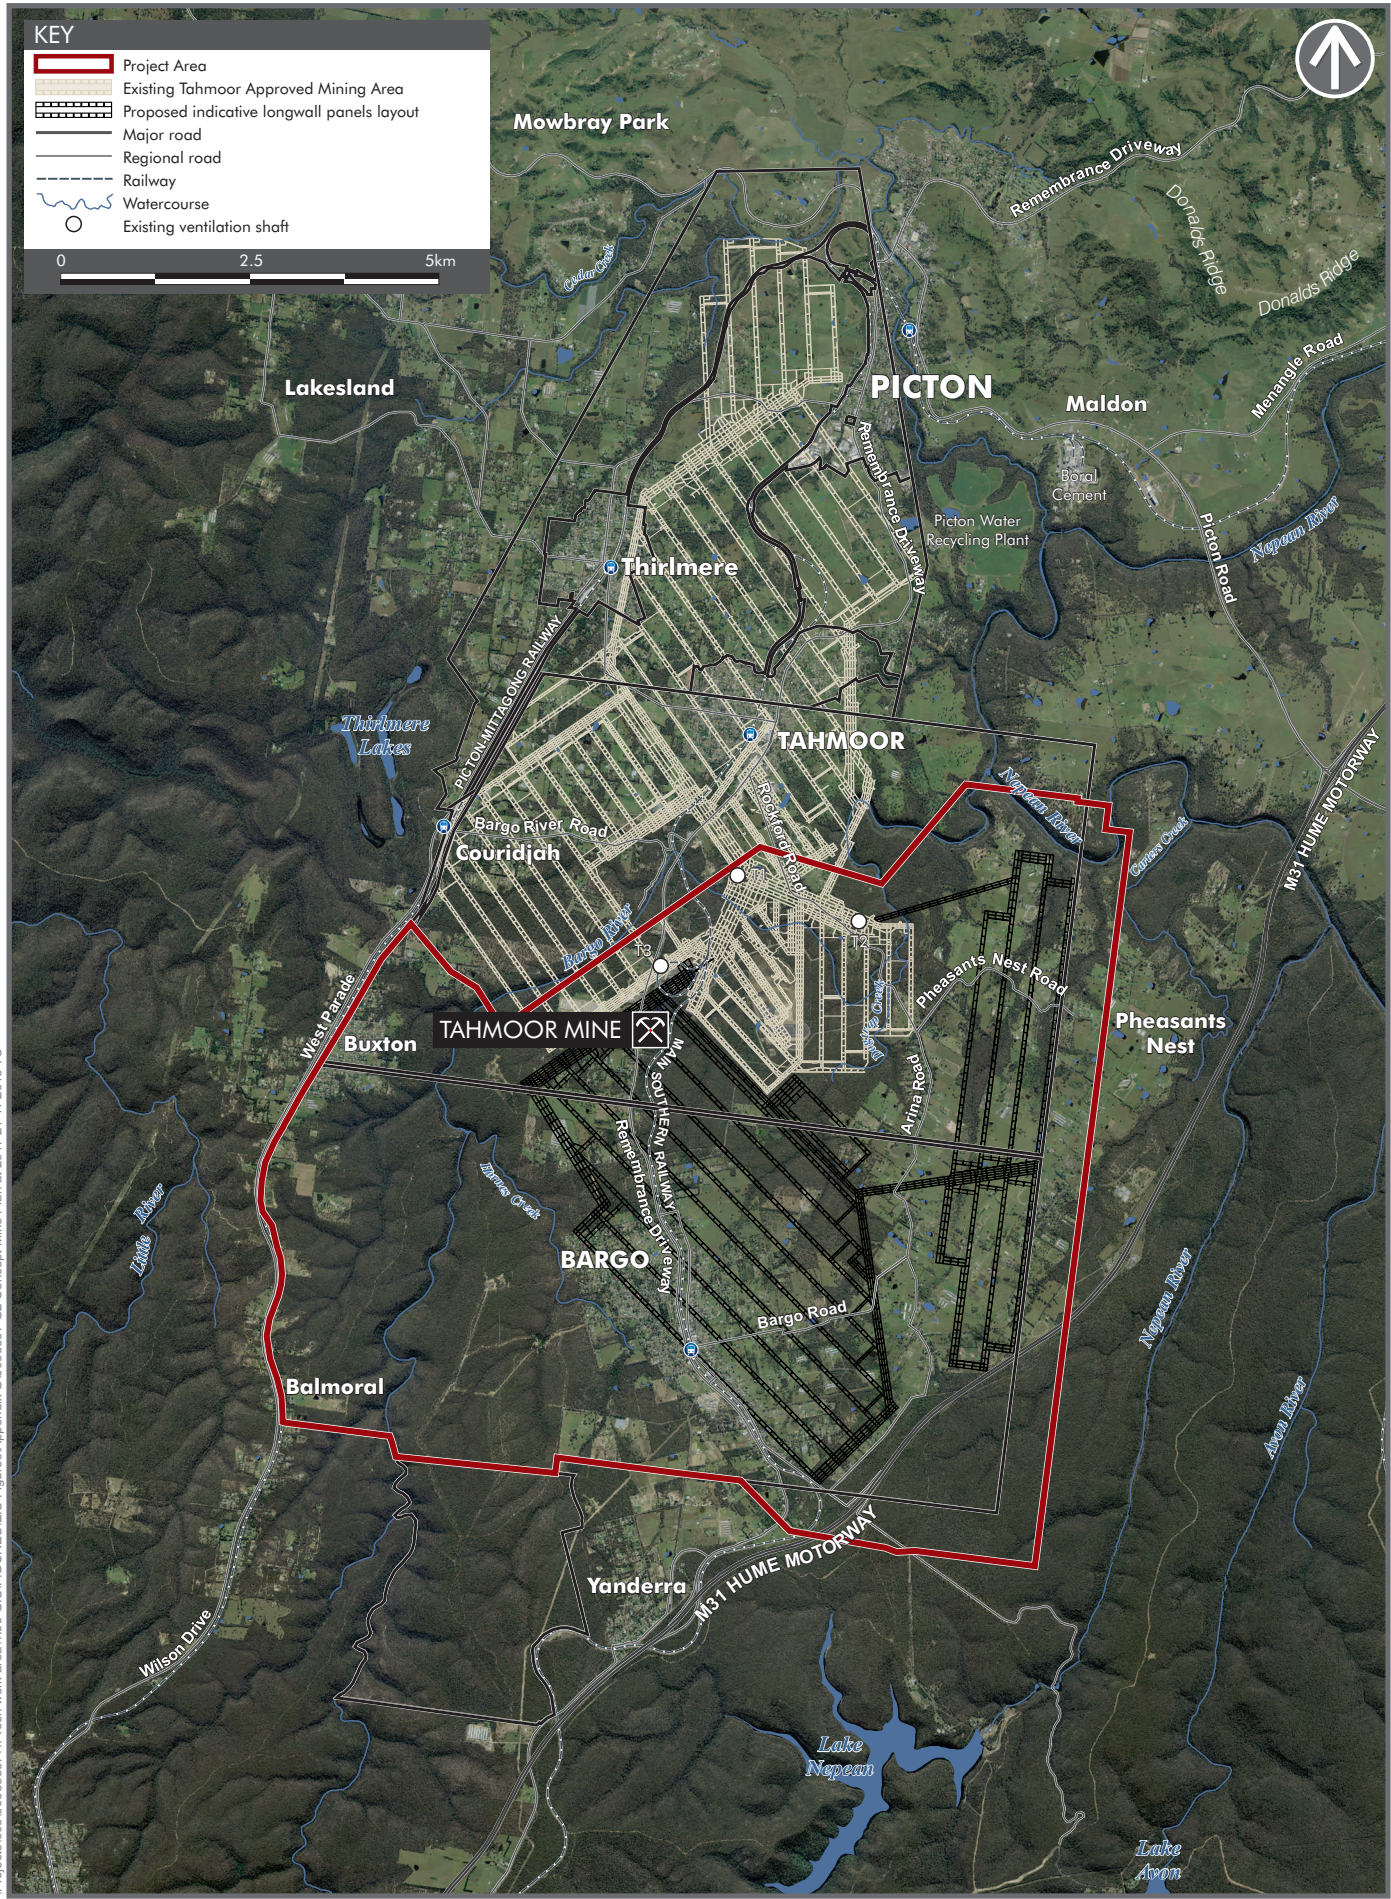

APPENDIX E

Appendix E - Mine Plan Progression

This page has been left blank
intentionally.

I:\Projects\605160568857\4_Tech work area\4.99 GIS\FIGURES\EIS Figures\Appendix G1\60568857_G1 Concept Mine Plan at 2018.21.11.2018.T0

PROPOSED MINE PLAN 2018
Tahmoor South Project
Environmental Impact Statement

FIGURE G1

I:\Projects\605160568857\4_Tech work area\4.99 GIS\FIGURES\EIS Figures\Appendix G\60568857_G2 Concept Mine Plan at 2017.21.11.2018.T0