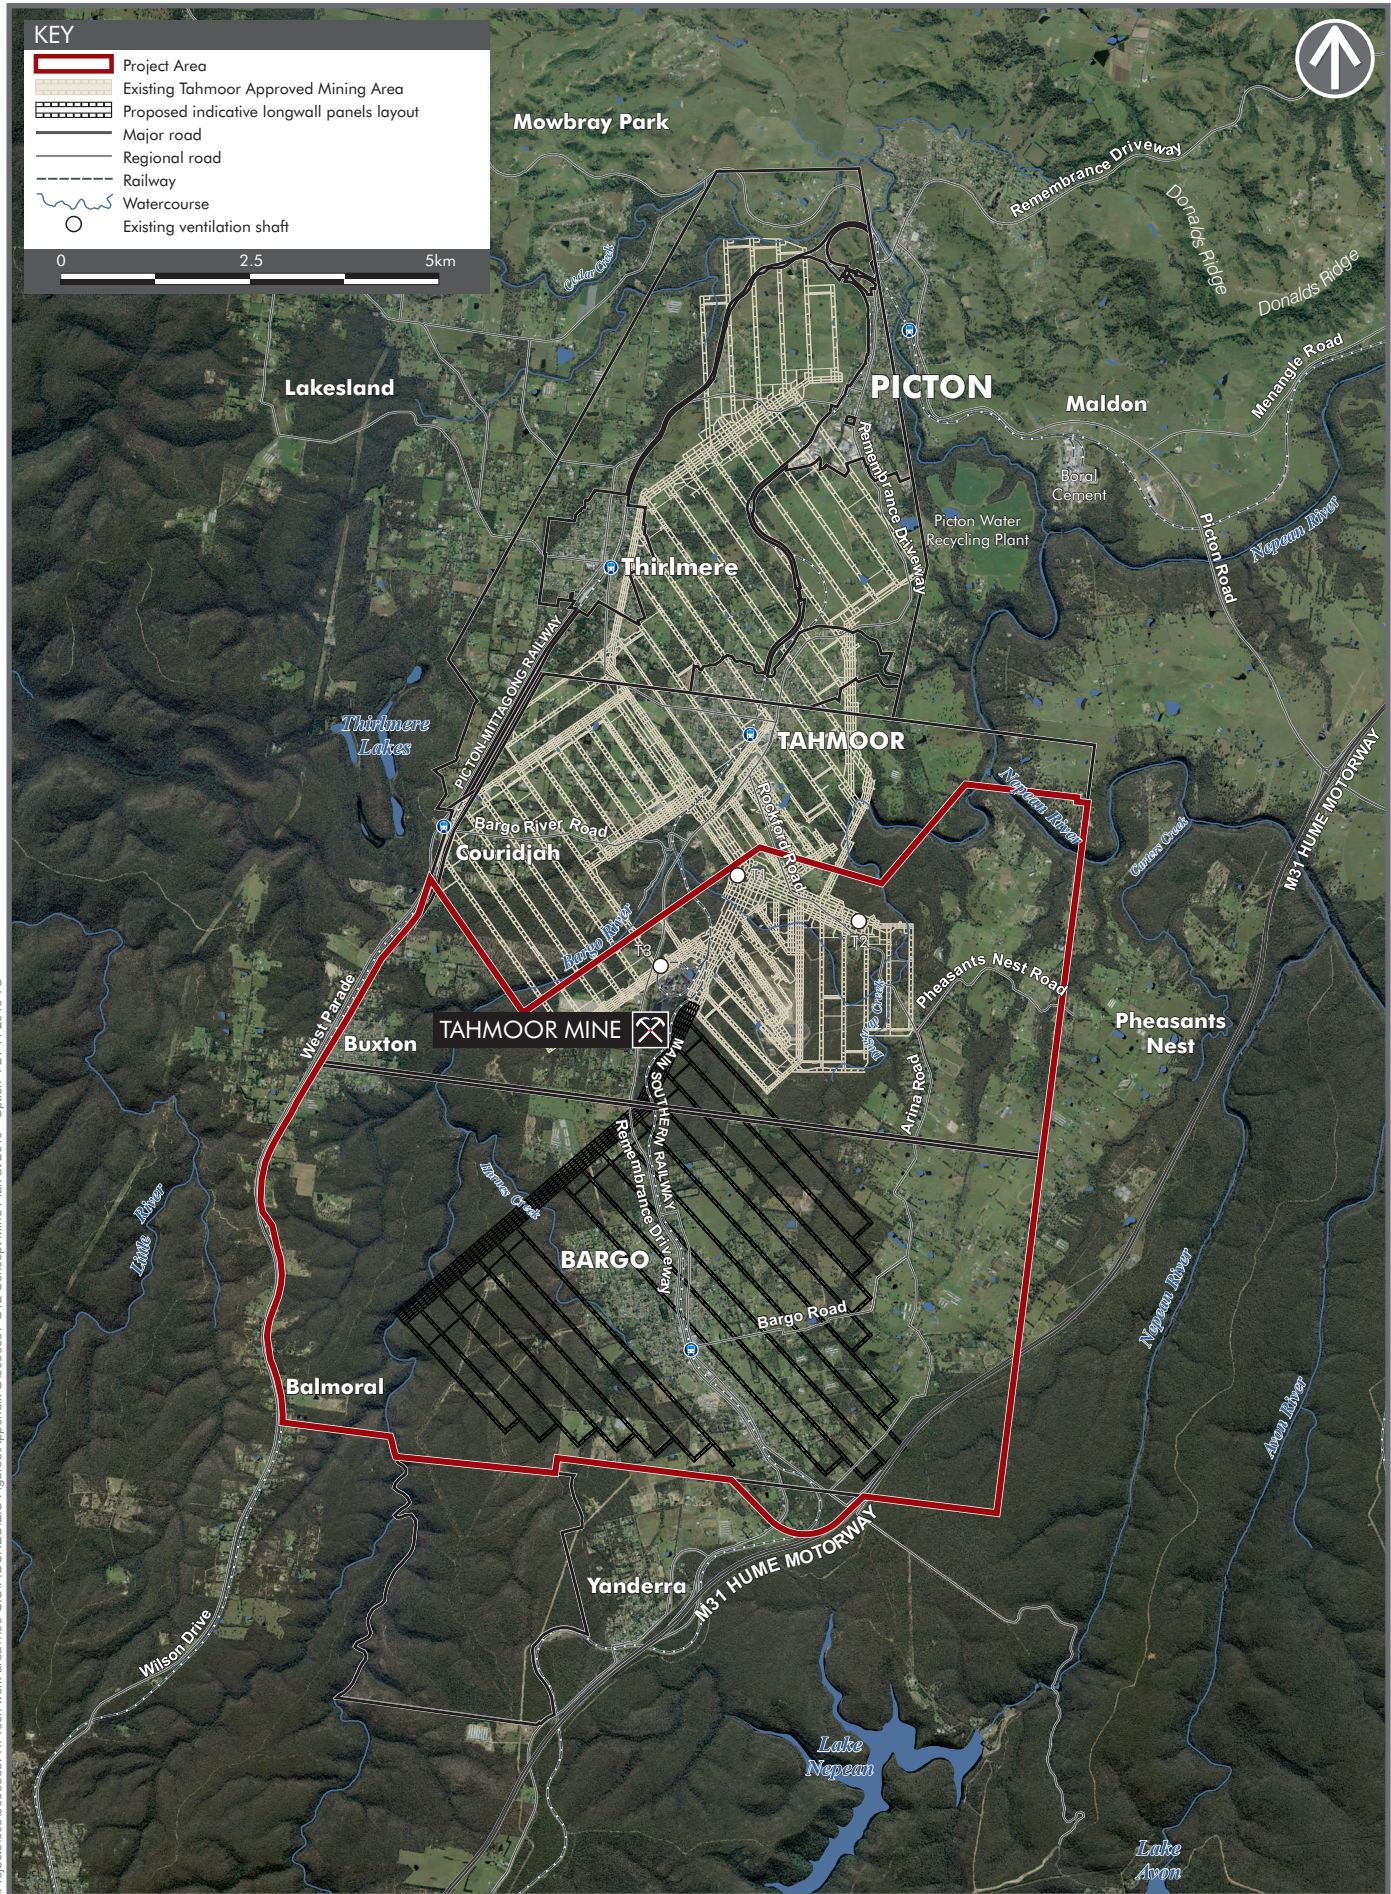

I:\Projects\605160568857\4_Tech work area\4.99 GIS\FIGURES\EIS Figures\Appendix G12 Concept Mine Plan at 2010 - Option 4 21 11 2018.T0